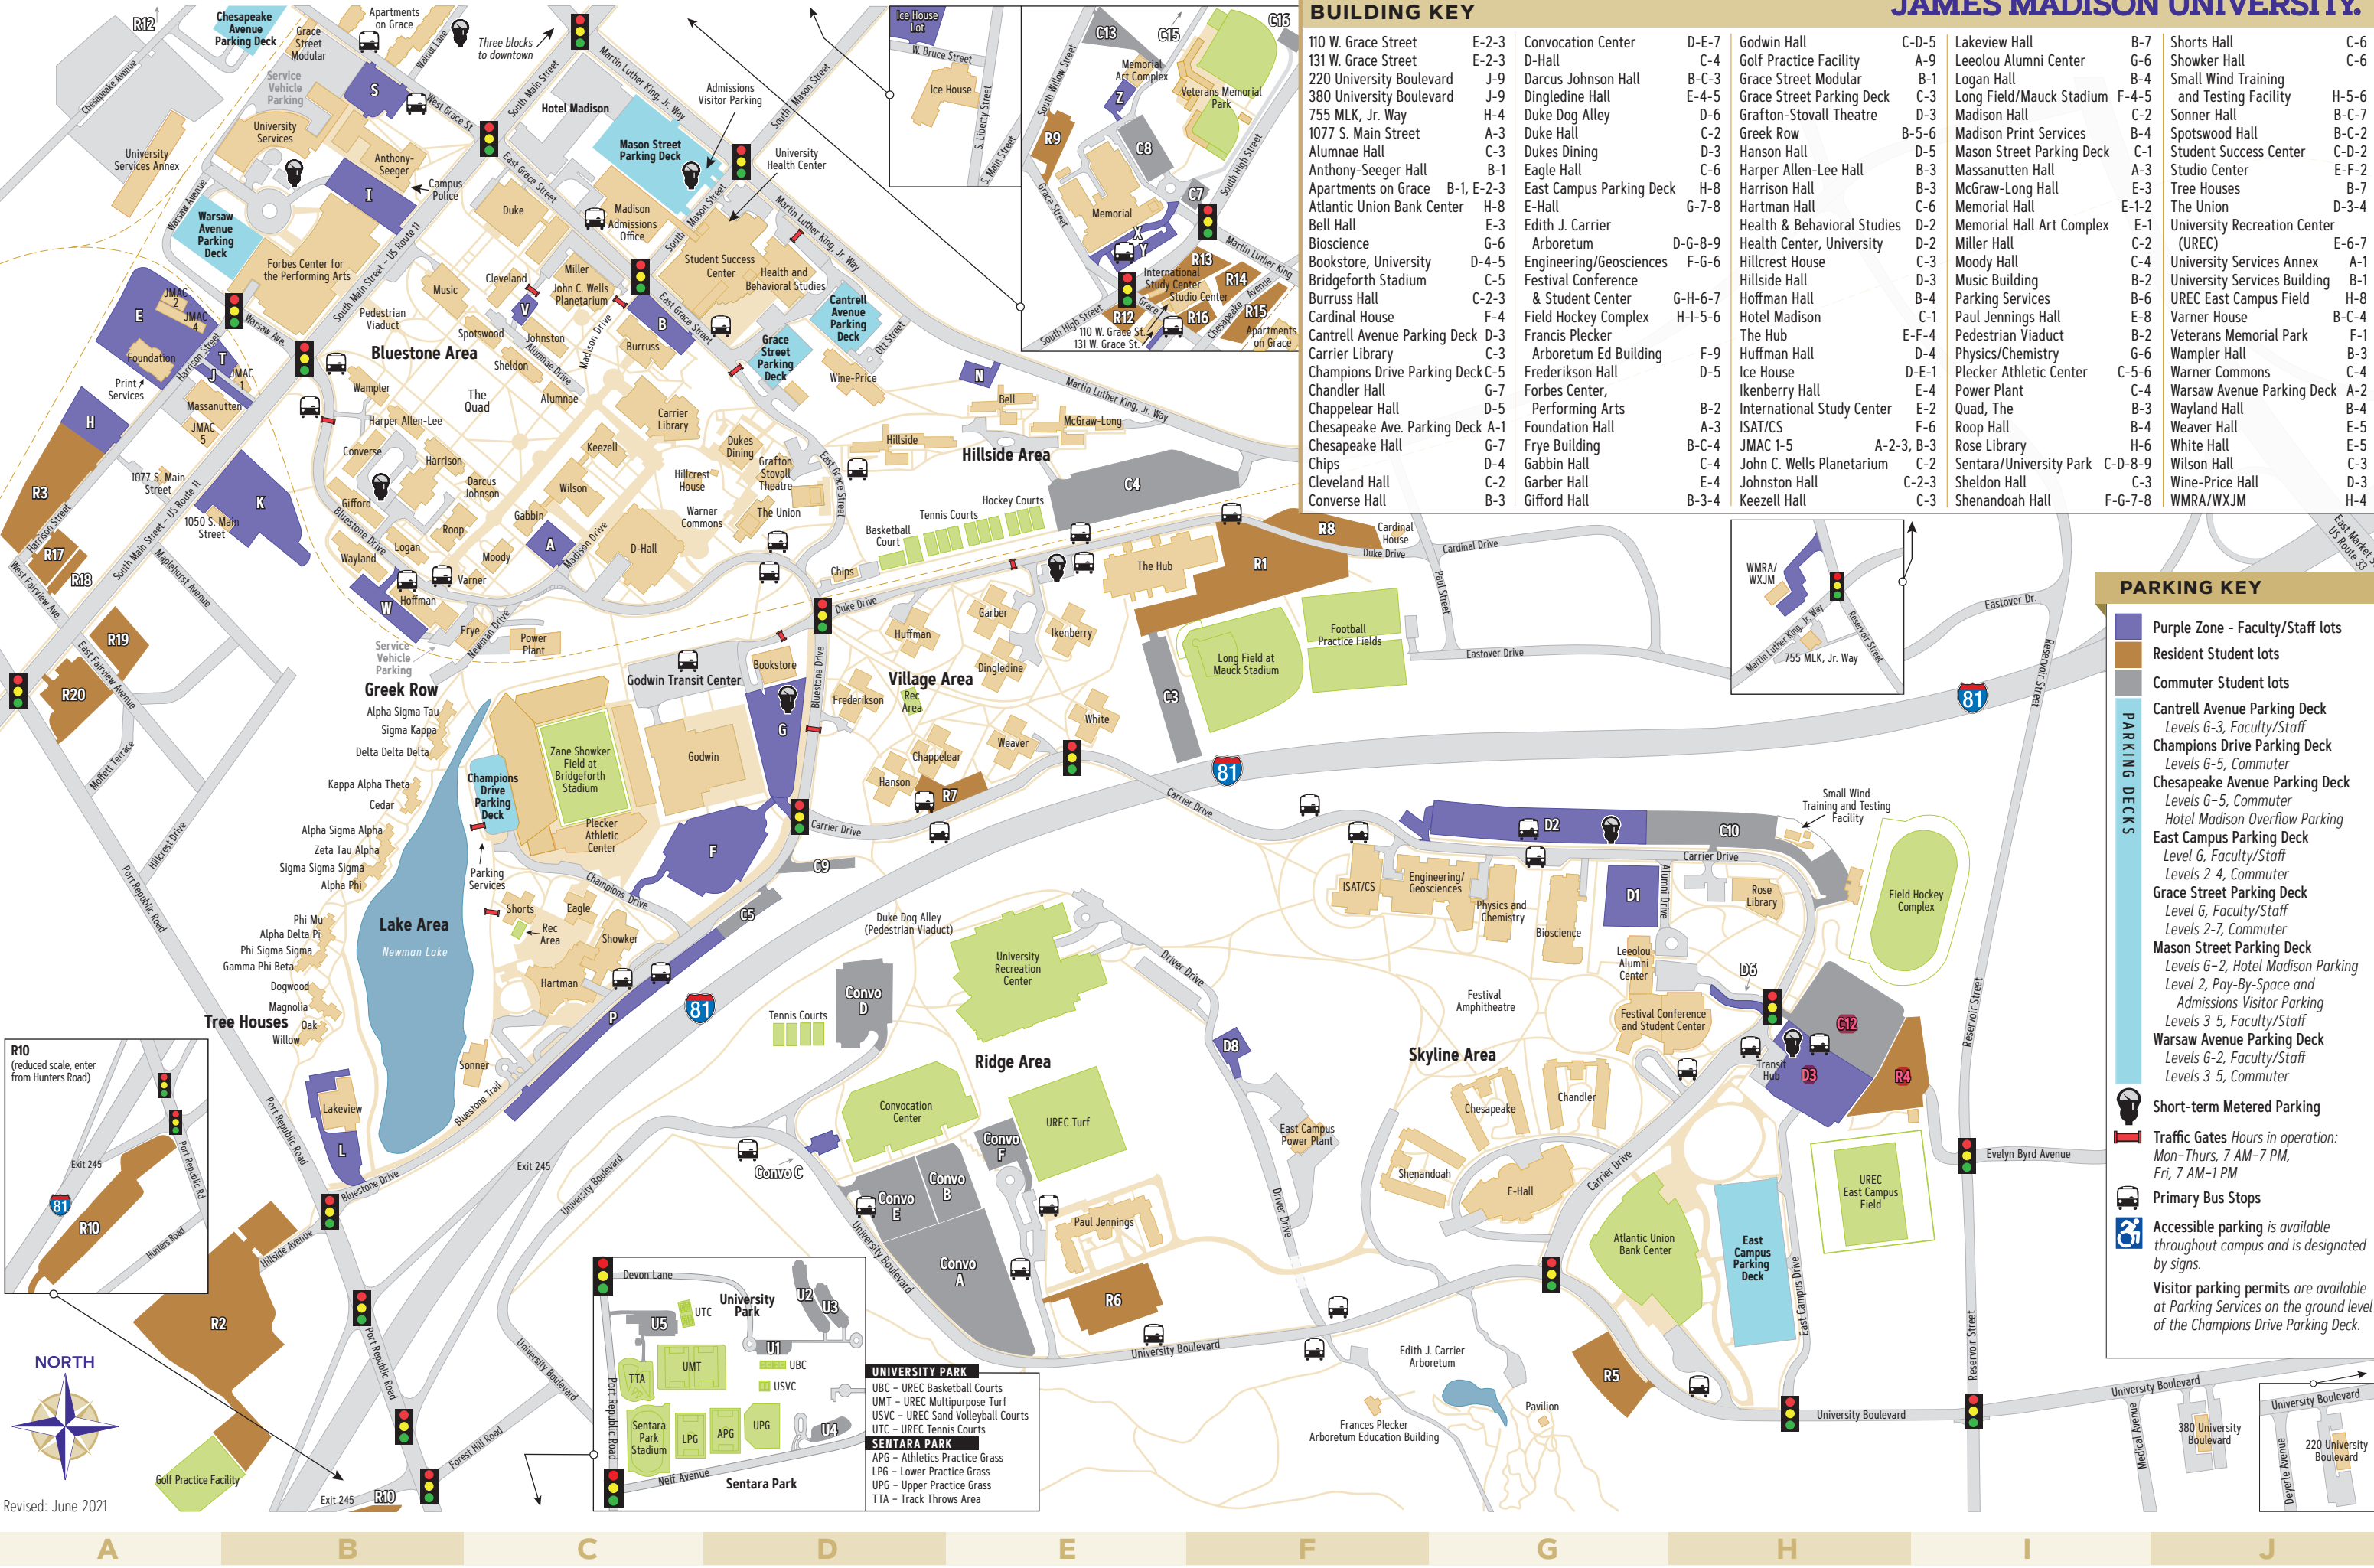

## PARKING KEY

- Purple Zone - Faculty/Staff lots
- Resident Student lots
- Commuter Student lots
- PARKING DECKS**
- Cantrell Avenue Parking Deck  
Levels G-3, Faculty/Staff
- Champions Drive Parking Deck  
Levels G-5, Commuter
- Chesapeake Avenue Parking Deck  
Levels G-5, Commuter
- Hotel Madison Overflow Parking
- East Campus Parking Deck  
Level G, Faculty/Staff
- Grace Street Parking Deck  
Levels 2-4, Commuter
- Mason Street Parking Deck  
Levels G-2, Hotel Madison Parking
- Level 2, Pay-By-Space and Admissions Visitor Parking
- Levels 3-5, Faculty/Staff
- Warsaw Avenue Parking Deck  
Levels G-2, Faculty/Staff
- Levels 3-5, Commuter
- Short-term Metered Parking**
- Traffic Gates Hours in operation:**  
Mon-Thurs, 7 AM-7 PM,  
Fri, 7 AM-1 PM
- Primary Bus Stops**
- Accessible parking is available throughout campus and is designated by signs.**
- Visitor parking permits are available at Parking Services on the ground level of the Champions Drive Parking Deck.