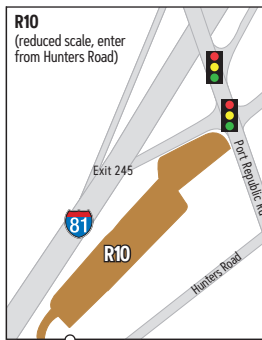

## PARKING KEY

- Purple Zone - Faculty/Staff lots
- Resident Student lots
- Commuter Student lots
- PARKING DECKS**
- Cantrell Avenue Parking Deck  
Levels G-3, Faculty/Staff
- Champions Drive Parking Deck  
Levels G-5, Commuter
- Chesapeake Avenue Parking Deck  
Levels G-5, Commuter
- Hotel Madison Overflow Parking
- East Campus Parking Deck  
Level G, Faculty/Staff
- Grace Street Parking Deck  
Levels 2-4, Commuter
- Mason Street Parking Deck  
Levels G-2, Hotel Madison Parking
- Level 2, Pay-By-Space and Admissions Visitor Parking
- Levels 3-5, Faculty/Staff
- Warsaw Avenue Parking Deck  
Levels G-2, Faculty/Staff
- Levels 3-5, Commuter
- Short-term Metered Parking**
- Traffic Gates Hours in operation:**  
Mon-Thurs, 7 AM-7 PM,  
Fri, 7 AM-1 PM
- Primary Bus Stops**
- Accessible parking is available throughout campus and is designated by signs.**
- Visitor parking permits are available at Parking Services on the ground level of the Champions Drive Parking Deck.